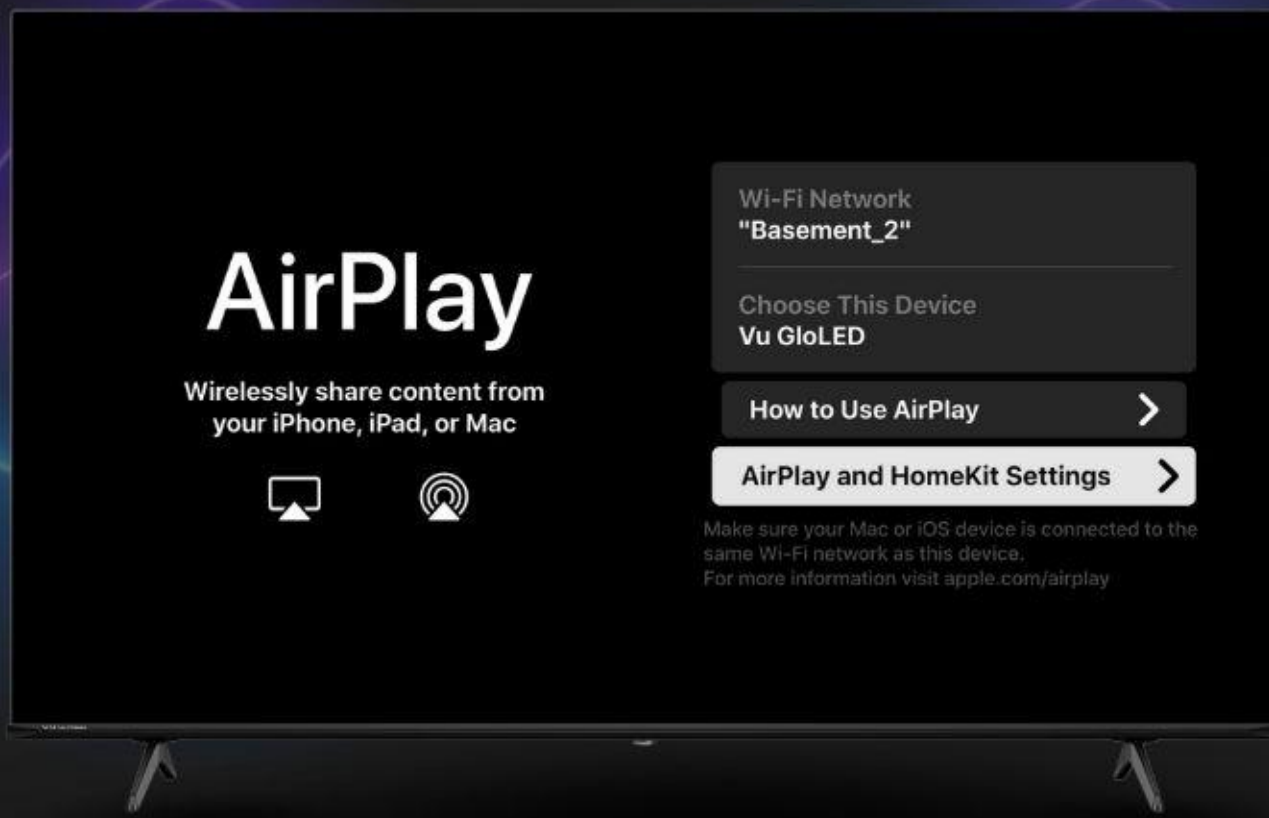

Get the Perfect Phone Partner that works

The Vu GloLED TV offers Android or Apple phones casting, 2-way Bluetooth, 5GHz Wi-Fi, HDMI for gaming, and supports wired/wireless devices. It also enables voice control via Google Assistant or Apple HomeKit.

Apple Airplay | Chromecast | 2-Way Bluetooth | Apple Home Kit