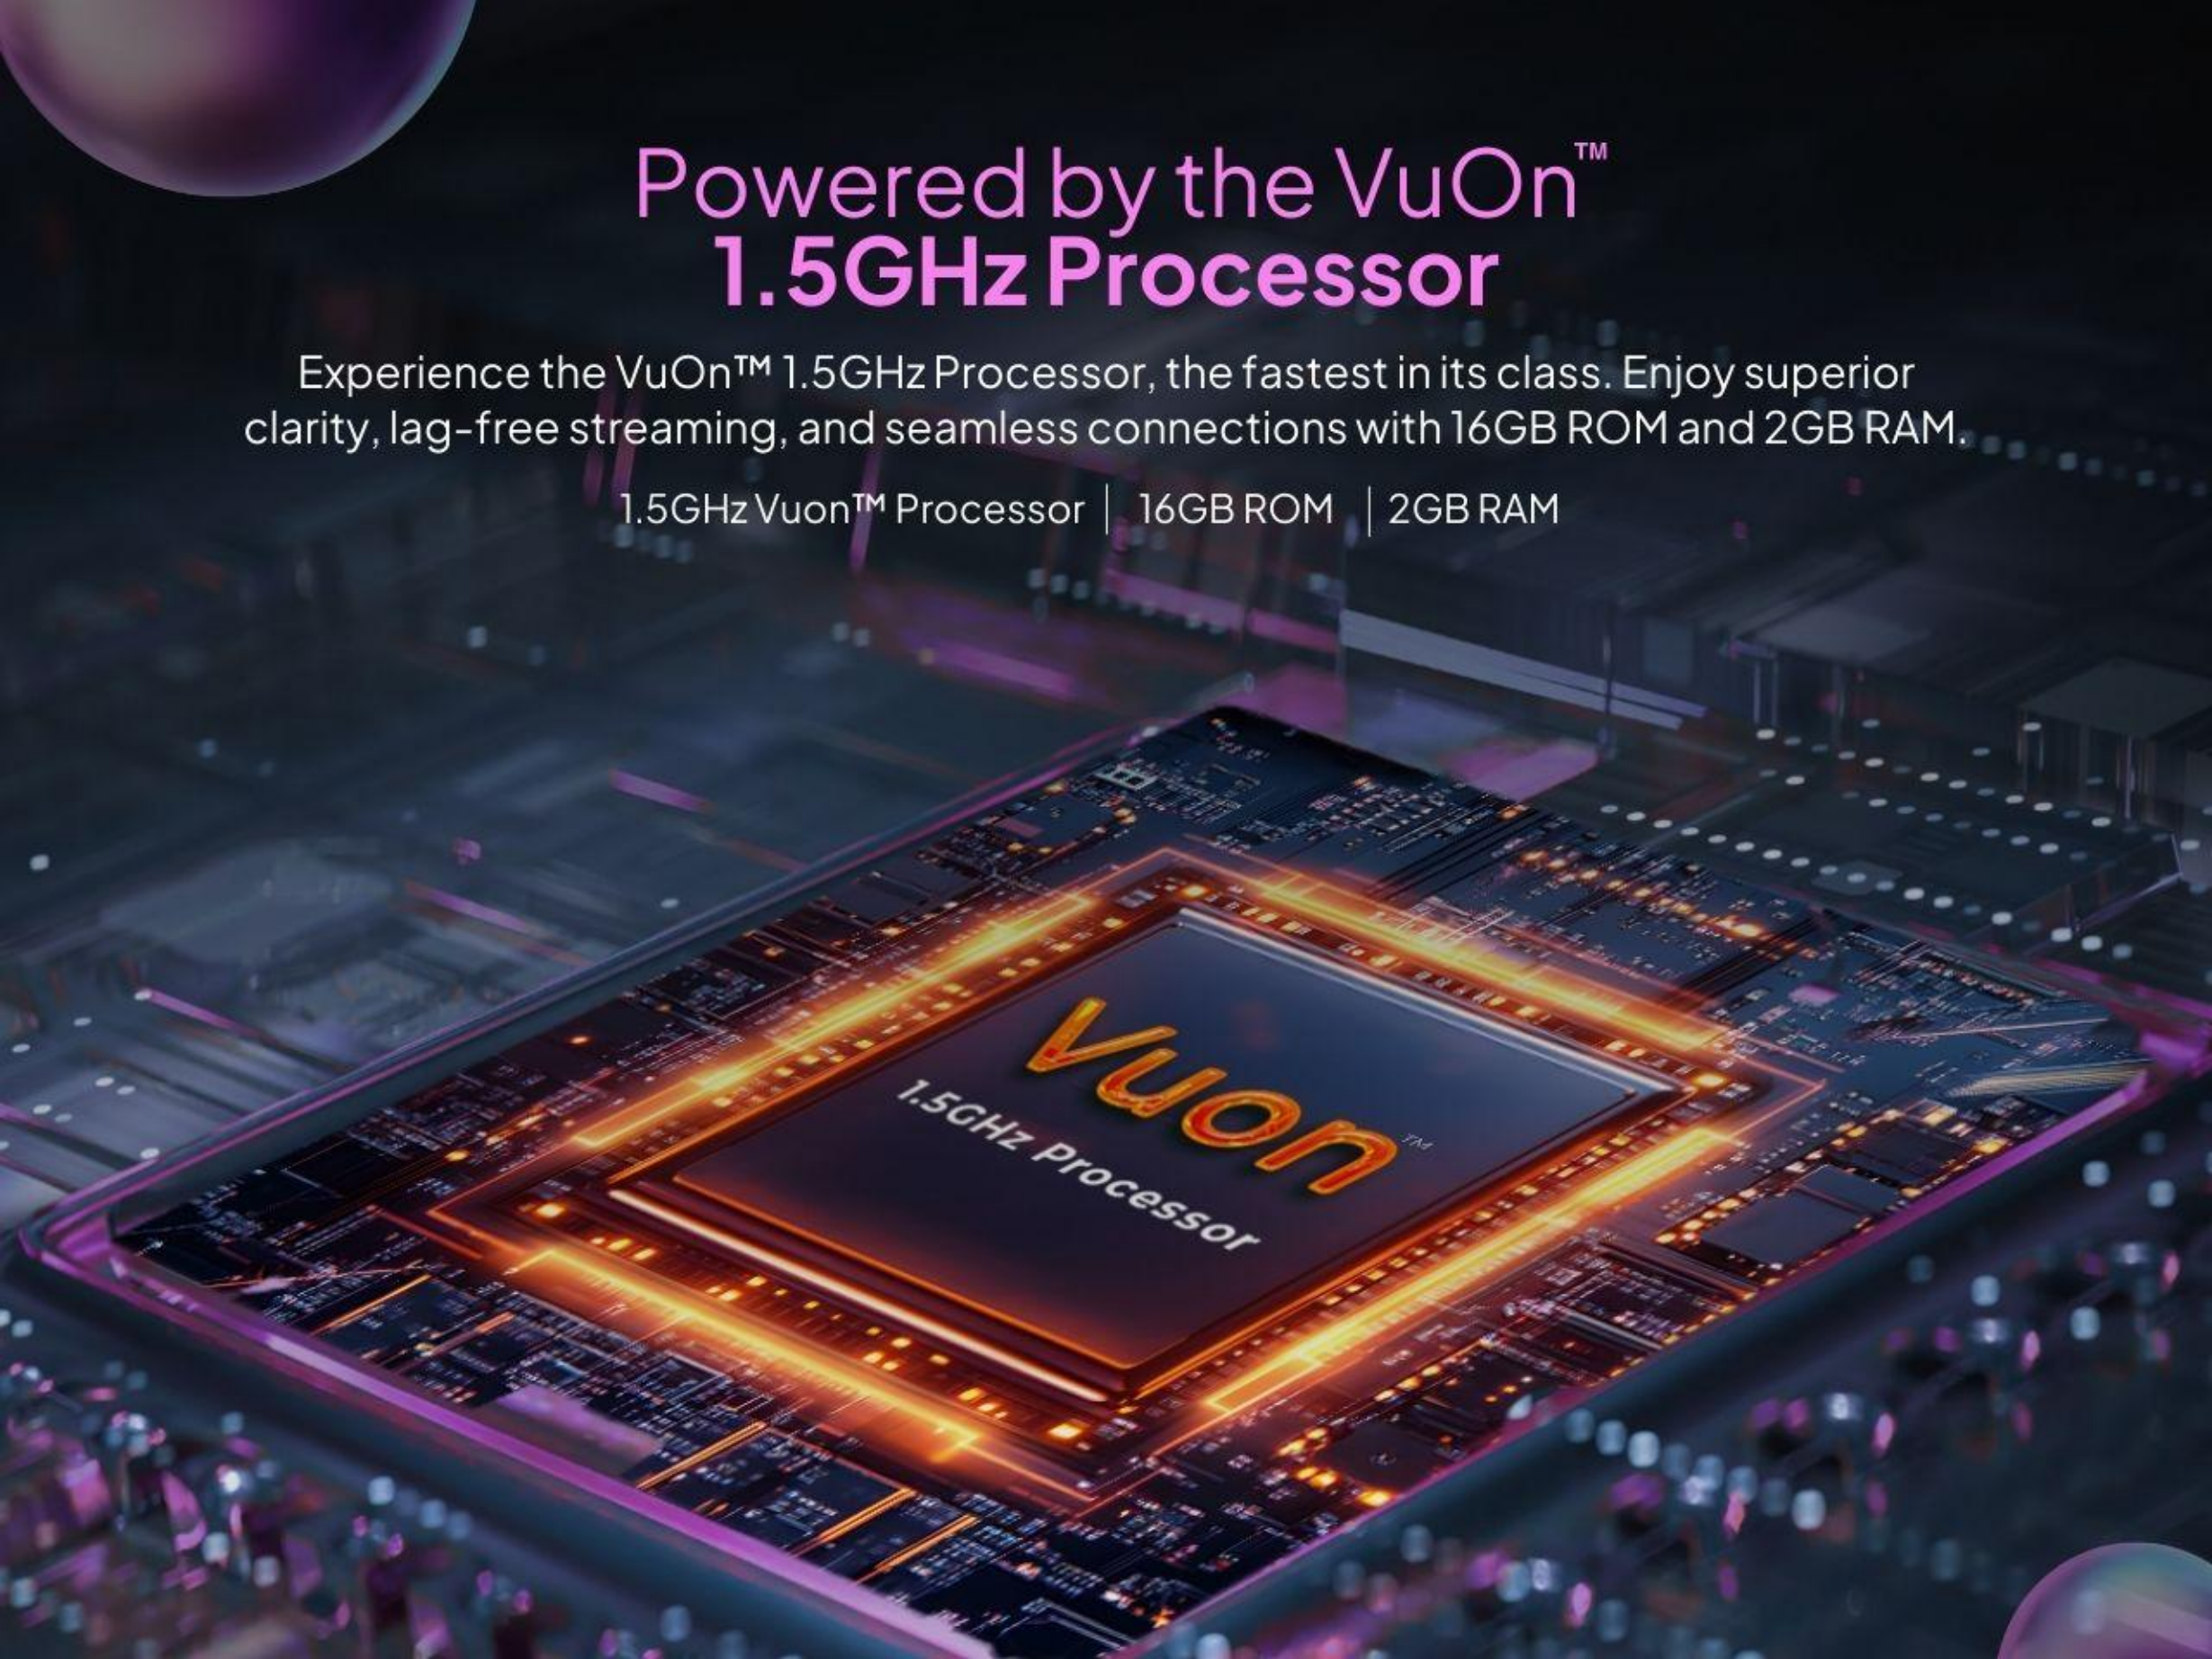

Powered by the VuOn™ 1.5GHz Processor

Experience the VuOn™ 1.5GHz Processor, the fastest in its class. Enjoy superior clarity, lag-free streaming, and seamless connections with 16GB ROM and 2GB RAM.

1.5GHz Vuon™ Processor | 16GB ROM | 2GB RAM